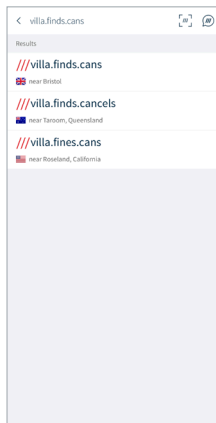

Use voice entry

1. Tap the voice icon (🗣️) in the search bar at the top of the screen.

2. Say the what3words address without the slashes or dots, for example 'villa finds cans'.

3. Select the correct what3words address.

4. Get directions to the exact location, or share it.